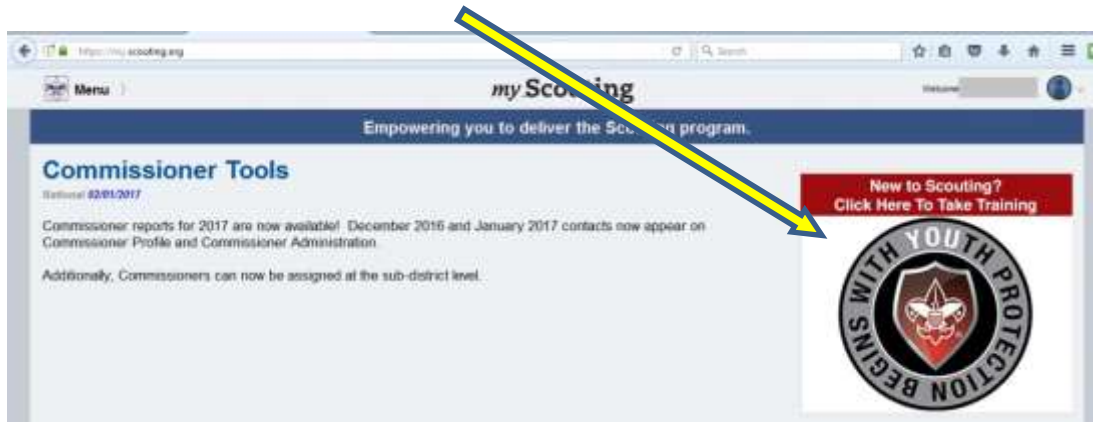

Go to <https://my.scouting.org/> Create a username and password. Record it to log-in next time.

Click the training icon in upper right.

Select the Training Center tab in top middle of screen. Then select Cub Scouting (arrow on right).

Choose a class from the list and “take course”. When complete, print your certificate. Log out.