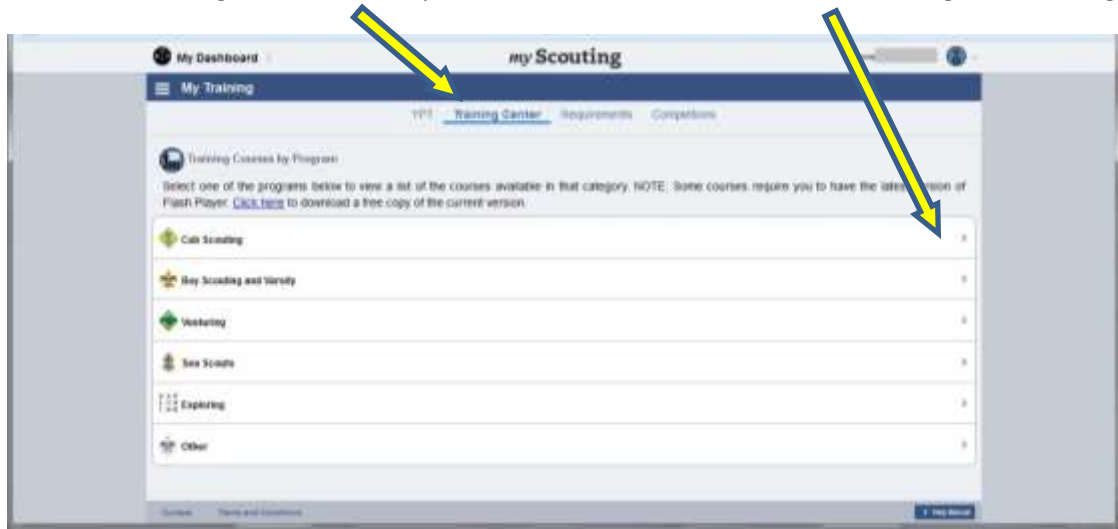

Go to <https://my.scouting.org/> Create a username and password. Record it to log-in next time.

Click the training icon in upper right.

Select the Training Center tab in top middle of screen. Then select Cub Scouting (arrow on right).

Choose a class from the list and “take course”. When complete, print your certificate. Log out.